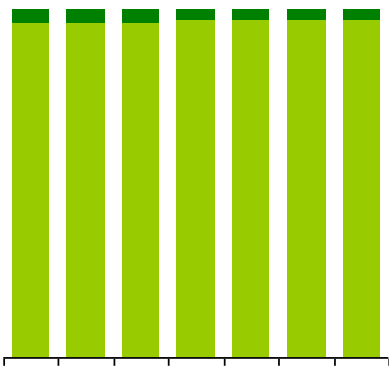

Gavin and Stacey

Doctor Who

—

Note: excludes episodes which had been available for fewer than seven days at the end of the month.

Please refer to slide 4 for guide footnotes

NB: There are currently issues with measuring iPhone iPlayer data

Sources - radio (aged 16+) from RAJAR Q3 09, internet (aged 2+) from Nielsen Jan 10,
iPlayer Jan 10 BBC iStats

See footnotes on slide 17 for more detail

Please refer to slide 4 for guide footnotes