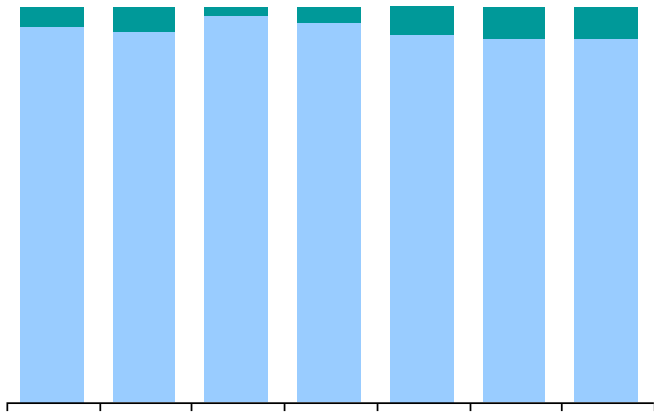

Gavin and Stacey

Doctor Who

—

Note: excludes episodes which had been available for fewer than seven days at the end of the month.

Please refer to slide 4 for guide footnotes

NB: There are currently issues with measuring iPhone iPlayer data

Sources - radio (aged 16+) from RAJAR Q3 09, internet (aged 2+) from Nielsen Jan 10,
iPlayer Jan 10 BBC iStats

See footnotes on slide 17 for more detail

Please refer to slide 4 for guide footnotes