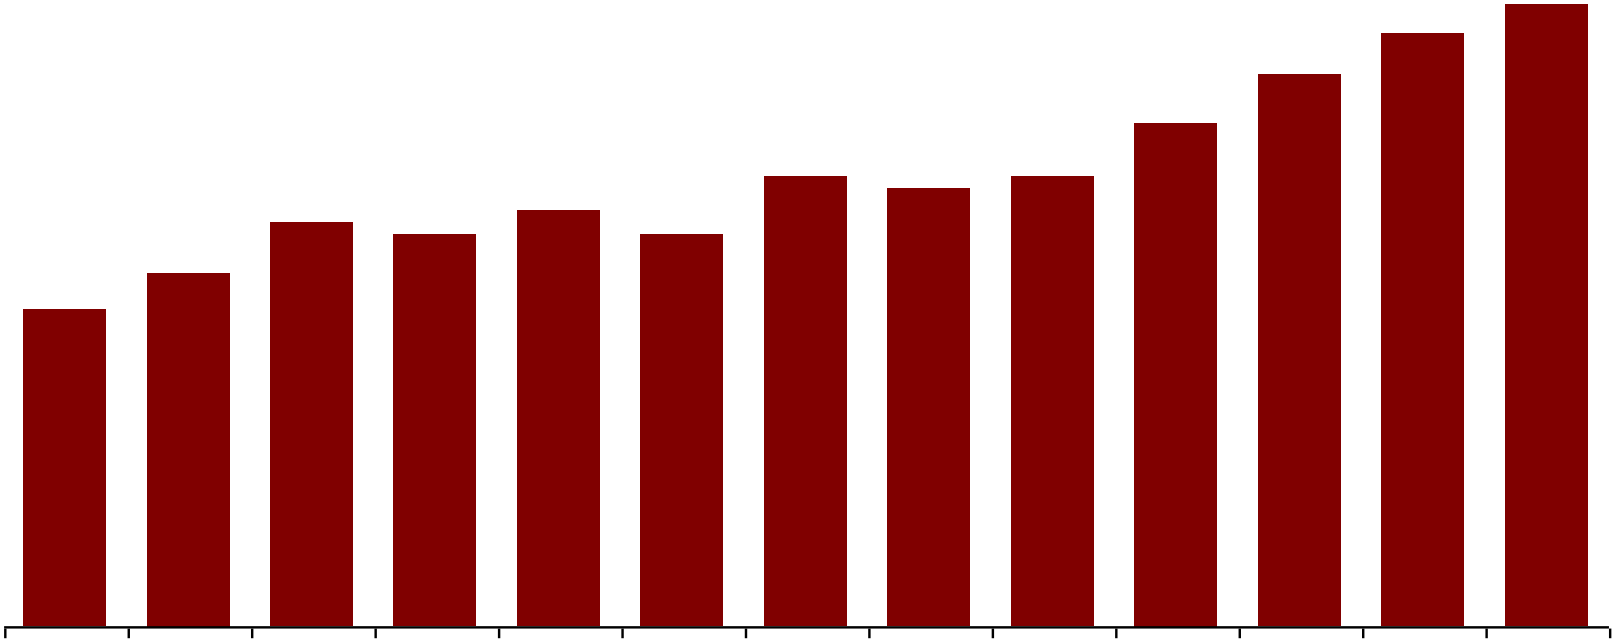

Gavin and Stacey

Doctor Who

—

Note: excludes episodes which had been available for fewer than seven days at the end of the month.

Please refer to slide 4 for guide footnotes

NB: There are currently issues with measuring iPhone iPlayer data