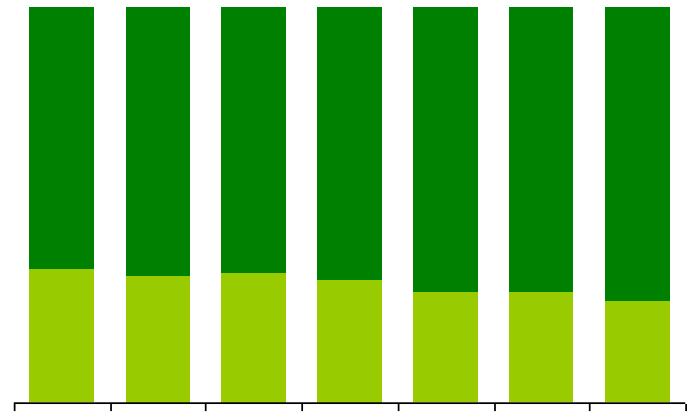

Gavin and Stacey

Doctor Who

—

Note: excludes episodes which had been available for fewer than seven days at the end of the month.

Please refer to slide 4 for guide footnotes

NB: There are currently issues with measuring iPhone iPlayer data

Sources - radio (aged 16+) from RAJAR Q3 09, internet (aged 2+) from Nielsen Jan 10,
iPlayer Jan 10 BBC iStats

See footnotes on slide 17 for more detail

Please refer to slide 4 for guide footnotes