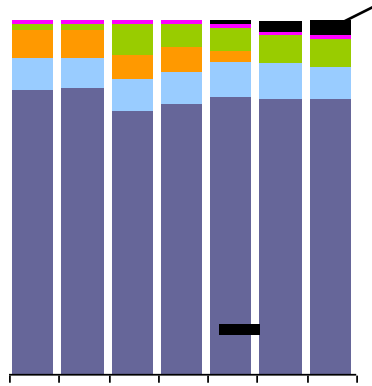

Gavin and Stacey

Doctor Who

—

Note: excludes episodes which had been available for fewer than seven days at the end of the month.

Please refer to slide 4 for guide footnotes

NB: There are currently issues with measuring iPhone iPlayer data

Sources - radio (aged 16+) from RAJAR Q3 09, internet (aged 2+) from Nielsen Jan 10,
iPlayer Jan 10 BBC iStats

See footnotes on slide 17 for more detail

Please refer to slide 4 for guide footnotes