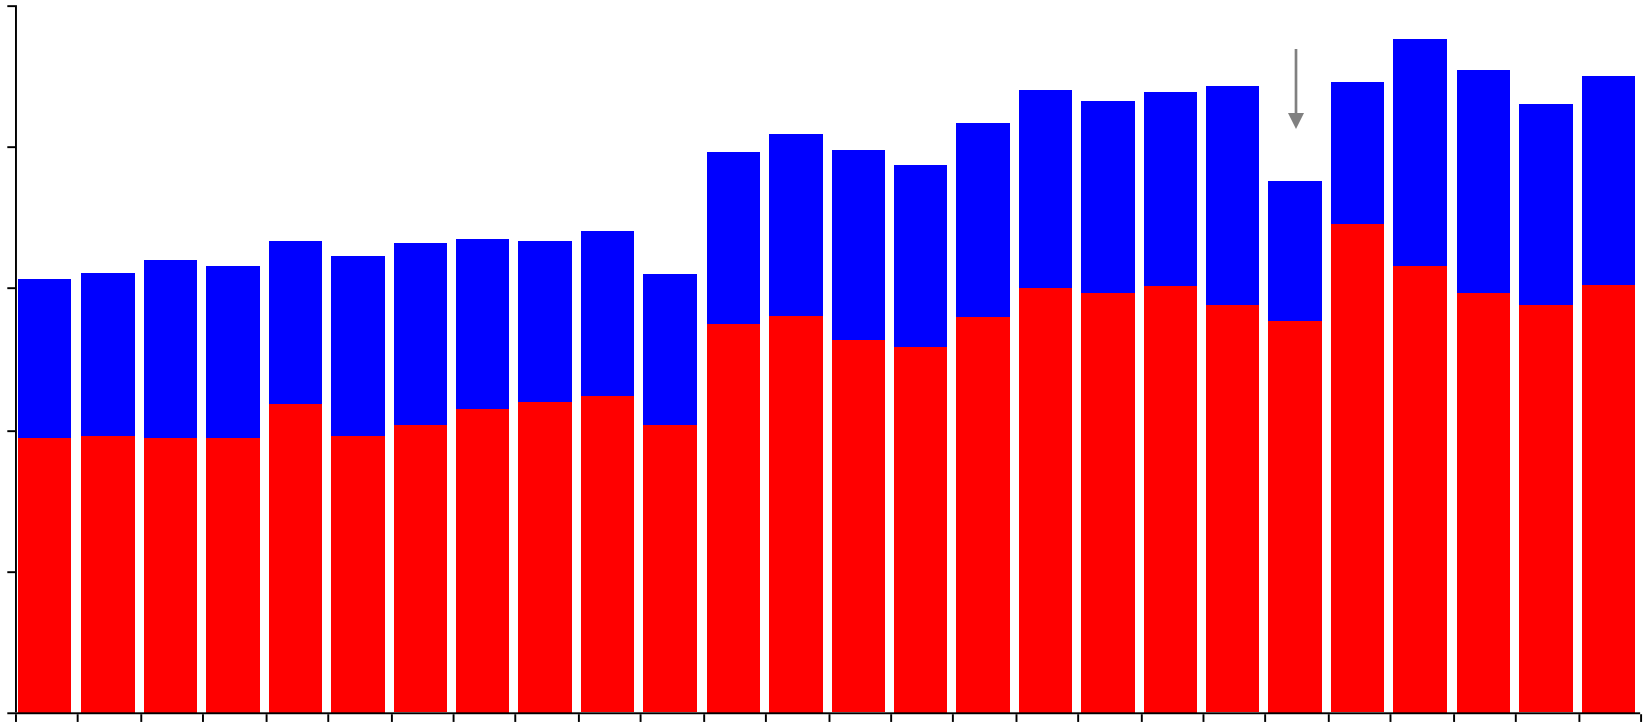

Gavin and Stacey

Doctor Who

—

Note: excludes episodes which had been available for fewer than seven days at the end of the month.

Please refer to slide 4 for guide footnotes

NB: There are currently issues with measuring iPhone iPlayer data

Sources - radio (aged 16+) from RAJAR Q3 09, internet (aged 2+) from Nielsen Jan 10,
iPlayer Jan 10 BBC iStats

See footnotes on slide 17 for more detail

Please refer to slide 4 for guide footnotes